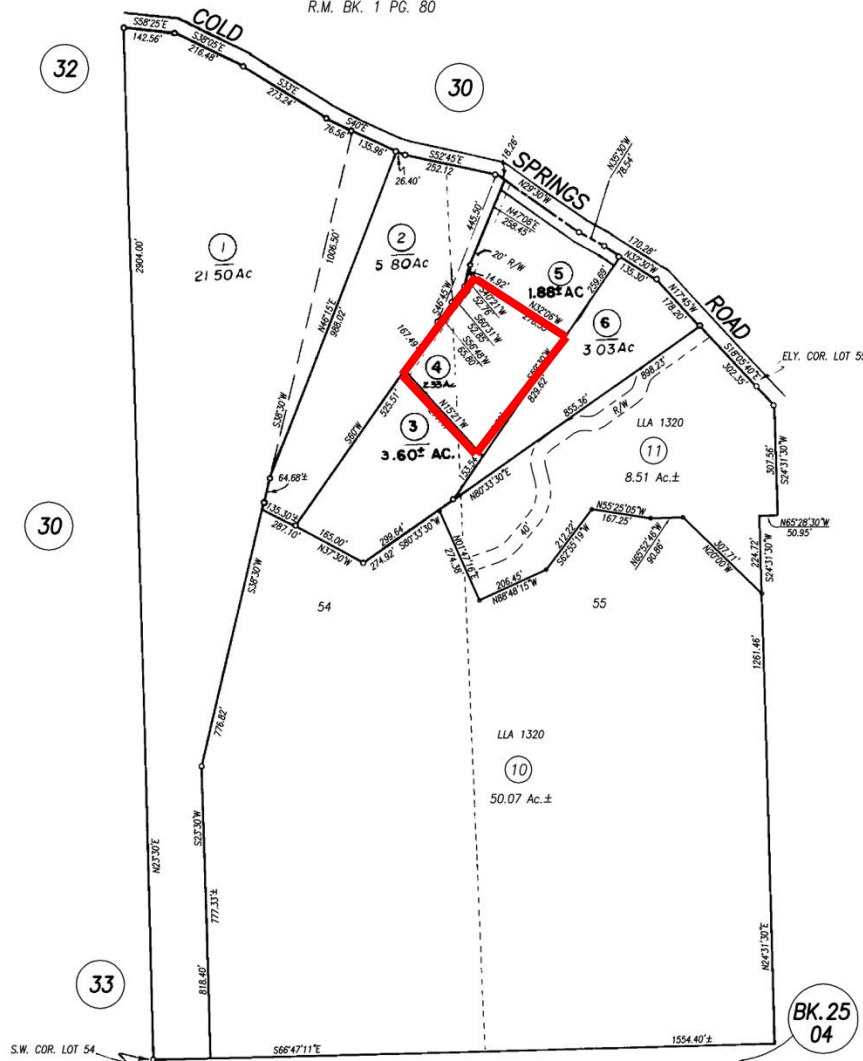

376 COLD SPRINGS RD.  
ANGWIN, CA

POR. LOT 54 & 55, LA JOTA RANCHO  
R.M. BK. 1 PG. 80

Tax Area Code  
65000

24-34  
24-26

NOTE: This Map Was Prepared For Assessment Purposes Only , No Liability Is Assumed For The Accuracy Of The Data Delineated Hereon.

5-11-66
340-08 & 09 DEED 10-11-99
340-10 & 11 LLA 6-3-03
REVISION
DATE

Assessor's Map Bk. 24 Pg. 34  
County of Napa, Calif.  
1955-62